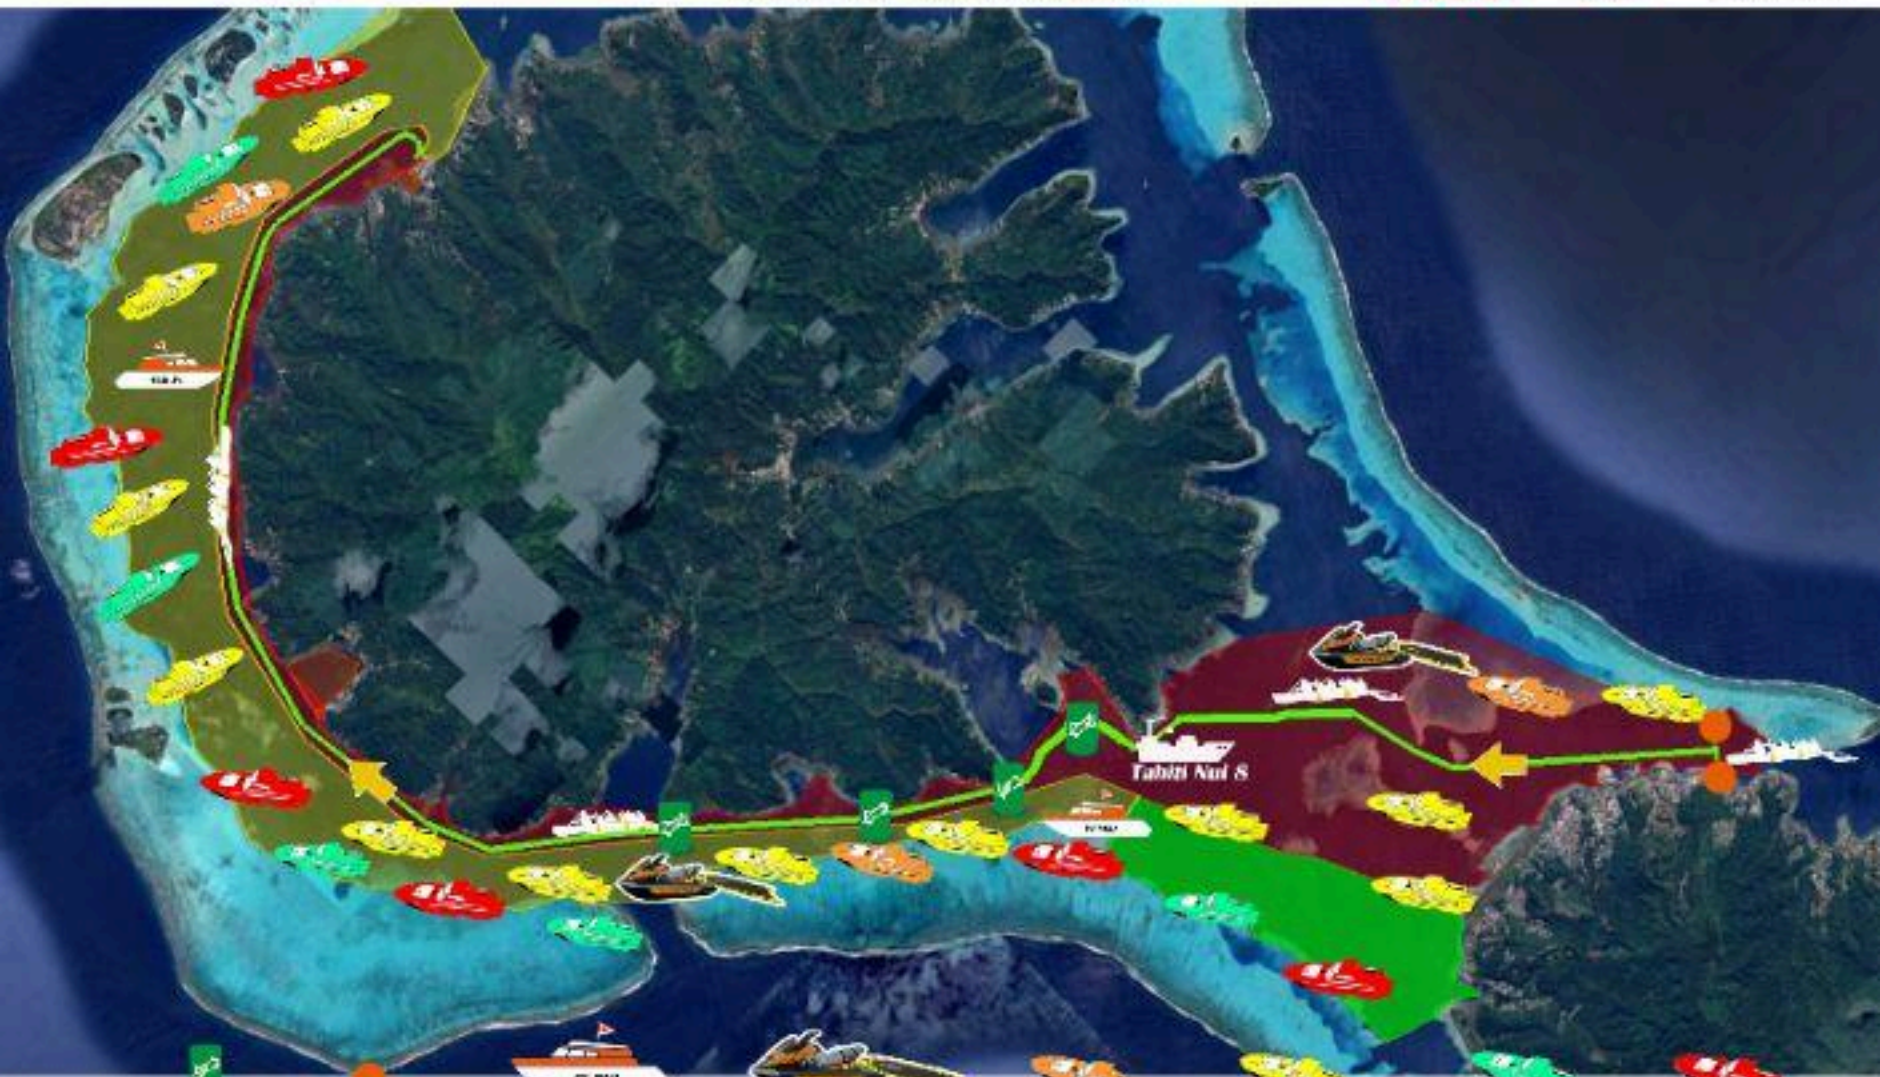

Hawaiki Nui Va'a

4. Raiatea - Tahaa 27 km

Legende :

- Rudes SPILLES : 8
- Rudes Apart : 2
- Bonibor FC MEDICAL : 2
- JCSM SECURITIES : 8
- Rudes SECURITIES : 8
- Rudes OFFICERS : 12
- Rudes SPECIALISTS
- Rudes CLUBS

Hawaiki Nui Va'a

5. Arrivée Patio - Tahaa

Legende :

- Rudes SPILLES : 4
- Rudes arrivée : 1
- Bonibor FC MEDICAL : 2
- JCSM SECURITIES : 8
- Rudes SECURITIES : 8
- Rudes OFFICERS : 12
- Rudes SPECIALISTS
- Rudes CLUBS